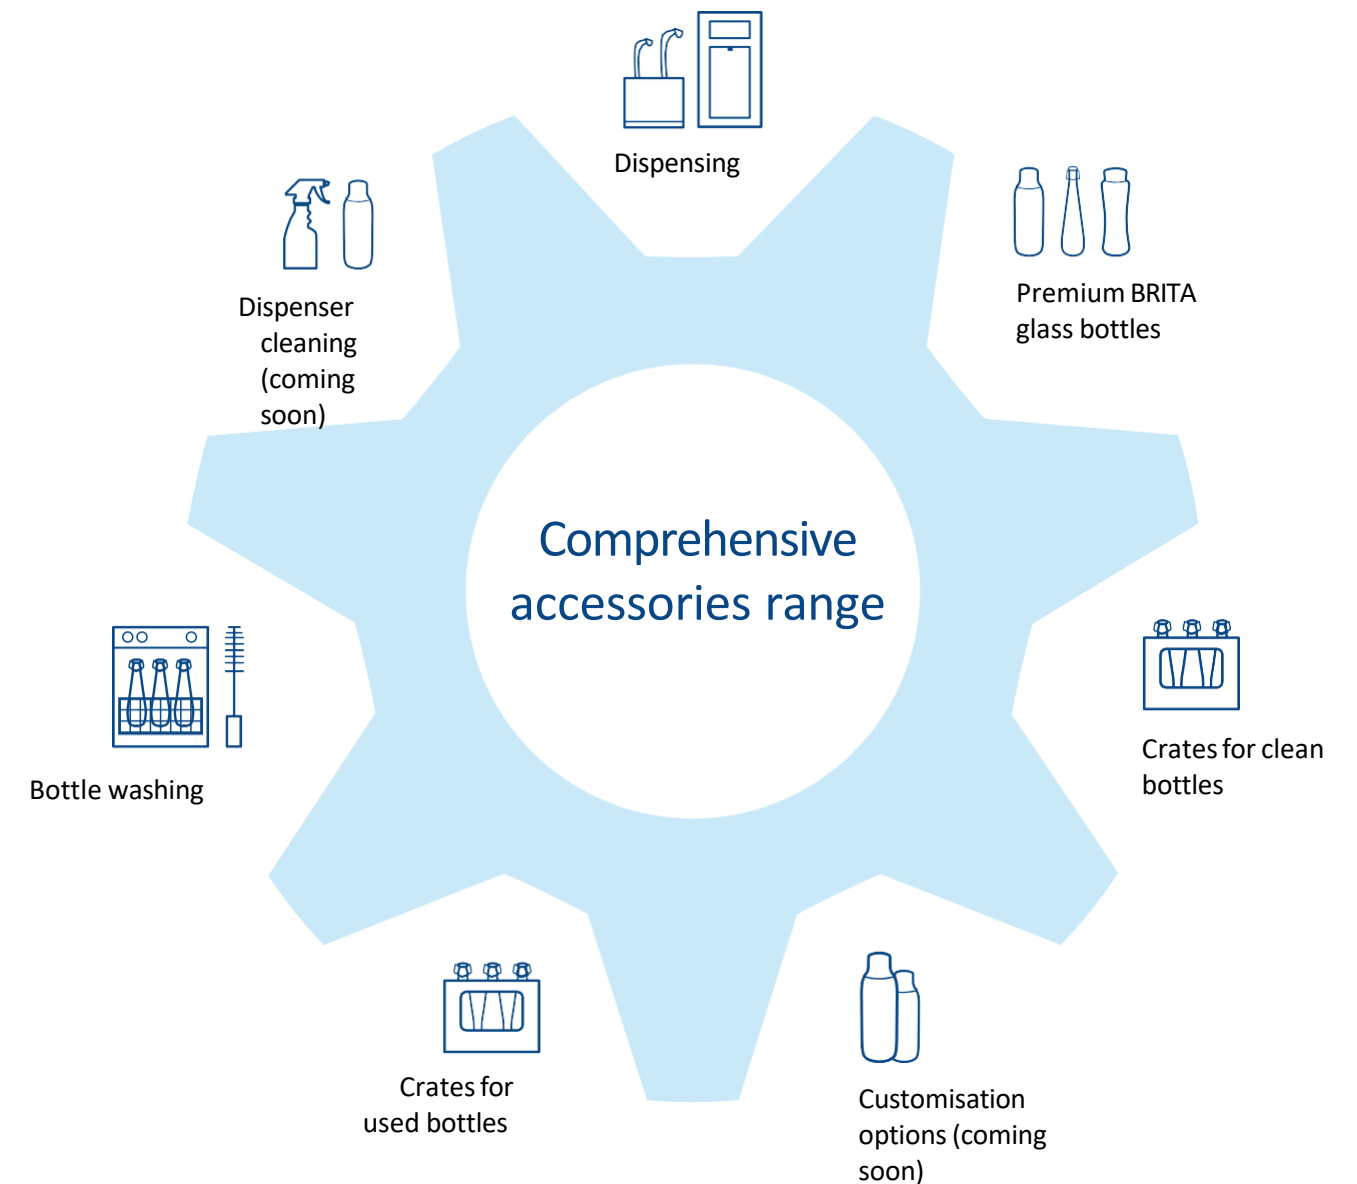

Our accessories

Find the match for your dispenser.

BRITA products don't stop with water dispensers and filters. We offer a comprehensive range of accessories to cover all your drinking water needs from dispensing to serving to cleaning.

Our premium quality bottles are easily refilled via our dispensers. Full or empty, they can be stored in crates specially designed for the various bottle types. As hygiene is a top priority, we supply everything you need to sanitise your BRITA dispenser and bottles. We offer a choice of washing trays, compatible with domestic dishwashers.

Our best-practice tip? We recommend cleaning your BRITA dispenser daily for extra peace of mind.

Looking for ways to reduce your carbon footprint?
Replacing plastic bottles with long-lasting BRITA bottles and corresponding accessories is an easy way to make a professional difference.

Are you looking for ways to shrink your carbon footprint?

Replacing plastic bottles with long-lasting BRITA bottles and corresponding accessories is an easy way to make a difference.